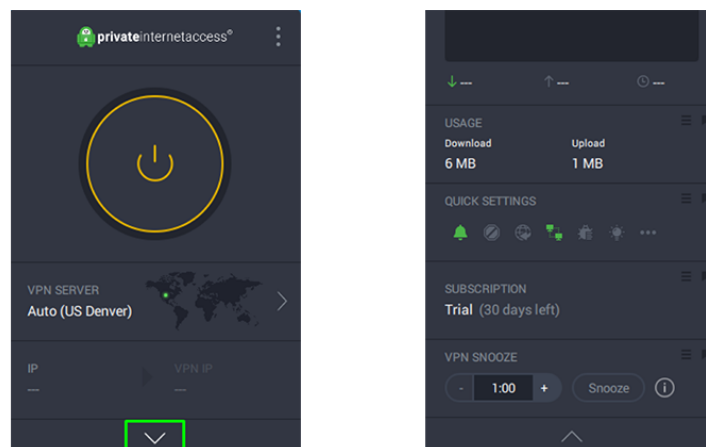

## Understanding the Snooze Feature

Kaneesha D. - 2020-06-25 - Application & Features

We have added a Snooze feature to the Desktop version of PIA. With the Snooze feature, you can set a predetermined amount of time you would like to pause your VPN connection.

With the PIA application open, you will see an arrow at the bottom of the user interface. Clicking the arrow will bring up a subset of application features where the Snooze option will be found.

The time limit the VPN can be snoozed for falls between one and thirty minutes.