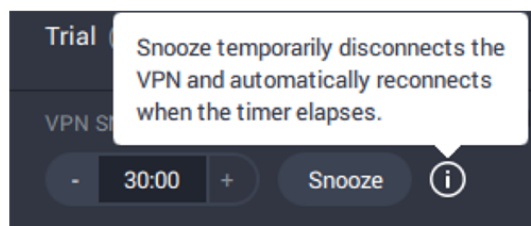

## Understanding the Snooze Feature

Kaneesha D. - 2020-06-25 - Application & Features

We have added a Snooze feature to the Desktop version of PIA. With the Snooze feature, you can set a predetermined amount of time you would like to pause your VPN connection.

With the PIA application open, you will see an arrow at the bottom of the user interface. Clicking the arrow will bring up a subset of application features where the Snooze option will be found.

The time limit the VPN can be snoozed for falls between one and thirty minutes.